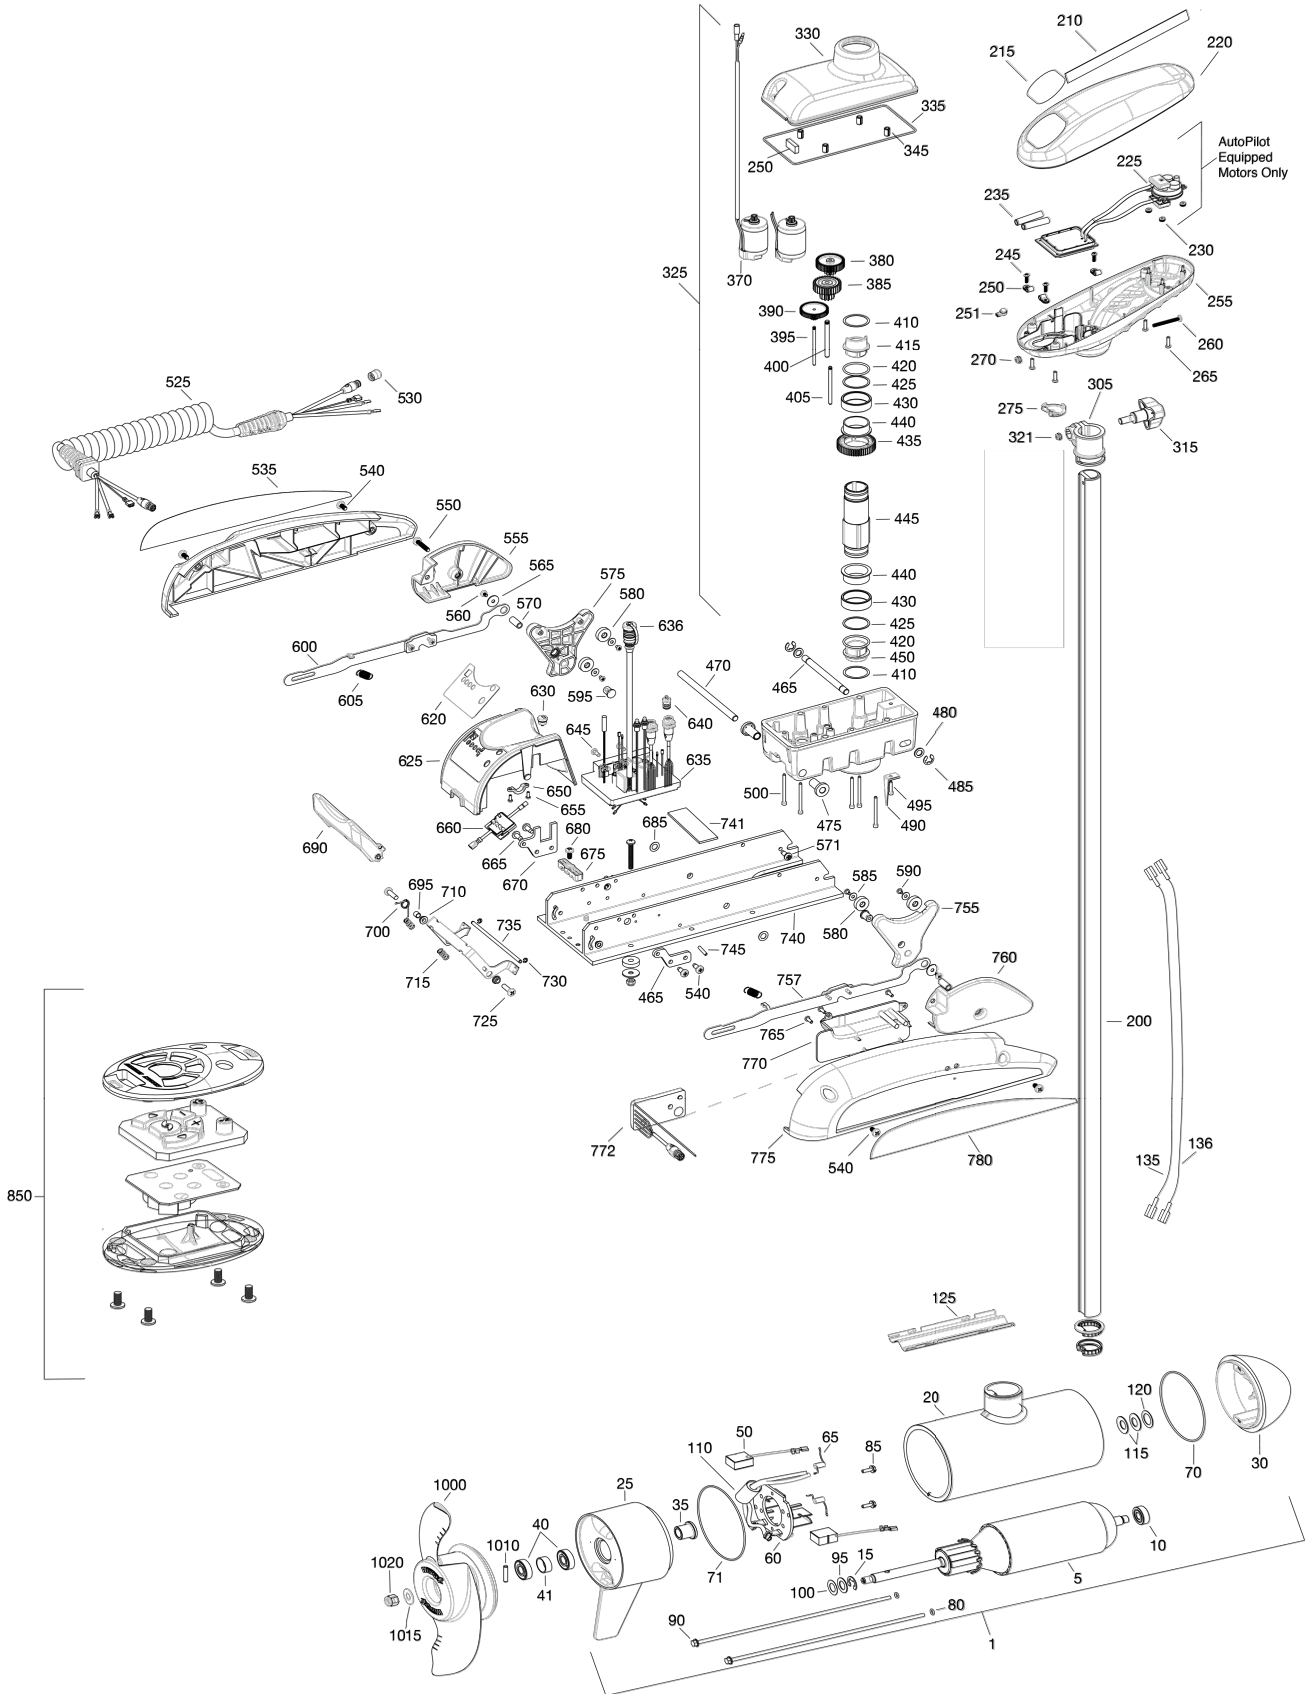

MINN KOTA®

RIPTIDE 112 ST

MINN KOTA®

W W W . N A V I C O M . F R

MINN KOTA®

RIPTIDE 112 ST

Item	P/N	Description	Qty	Item	P/N	Description	Qty	Item	P/N	Description	Qty
1	2777091	36V Motor 60" SW w/tube	1	350	2308601	Breather, filter	1	605	2322710	Spring, extension	2
5	2-100-245	Armature assembly	1	360	2302240	Pinion gear	1	n	2770251	Cover, speed control with decal	1
10	140-014	Retaining ring	1	365	2300265	Cap, motor, plastic	1	620	2325651	Decal, speed control	1
15	788-040	Center hsg. w/tube (included in #200)	1	n	2777024	Dual steering motor assembly, 36V (included in #2777024)	1	625	2320211	Cover, speed control	1
20	2-300-151	Brush end housing assembly	1	370	2777025	Motor, steering, 36V	2	630	2322901	Strain relief	1
25	421-241	Plain end housing assembly SW	1	380	2302255	Gear, cluster 3rd stage	1	n	2884050	Switch-reed repair kit	1
30	144-017	Flange bearing	1	385	2302250	Gear, cluster 2nd stage	1	635	2324017	Control board, 24-36v	1
35	880-025	Seal	2	390	2302245	Gear, cluster 1st stage	1	636	2320208	Dust plug	1
40	725-095	Paper tube - seal bore	1	395	2302610	Shaft, gear 1st stage	1	640	2320203	Cap, dust, control board	1
50	188-095	Brush	2	400	2302620	Shaft, gear 3rd stage	1	645	2323406	Screw, 10-24 x	2
60	9-738-011	Brush plate assembly	2	405	2302615	Shaft, gear 2nd stage	1	650	2321315	Holder, connector	1
65	975-045	Brush spring	2	410	2321704	Washer, thrust	2	655	2332103	Screw, 6-20 x .375	2
n	2881450	Seal & O-ring Kit (includes 40, 70-80)	2	415	2321515	Liner, output tube	2	660	2074082	Battery meter, 36v	1
70	701-098	O-ring, plain end	1	420	2324608	O-ring, 224	2	665	2323402	Screw, 1/4-20 x .375	4
71	701-046	O-ring, brush end	1	425	2321720	Shim, O-ring	2	670	2321941	Bracket, strain relief	1
80	701-009	O-ring, thru-bolt	1	430	2327315	Bushing, Aluminum Spacer	2	675	2321310	Strain relief, wire	1
85	2053410	Screw, 10-32 x 1/2"	2	435	2322200	Gear, output	2	680	2323405	Screw, 1/4-20 x .5	1
90	830-094	Thru-bolt 12-24	2	440	2327314	Bushing, Pro Steering SW	1	685	2333100	Speed nut, .375	2
95	990-051	Washer, steel	2	445	2322031	Tube, output machined	1	690	2320216	Handle, release cover	1
100	990-052	Washer, nylontron	2	450	2321510	Collar, drive, bottom	1	695	2301700	Bushing,	1
110	2777312	Ferrite bead w/shrink	1	455	2326507	Steering housing, Bottom	1	700	2322701	Spring, release handle	1
115	992-011	Washer, Belleville	2	460	2320605	Leadwire, Steering	1	710	2320401	Handle, release SW	1
120	990-011	Washer, shim	1	465	2322601	Pin, latch, SS	1	715	2322712	Spring, release handle	2
125	582-016	Clip, retaining, sonar	1	470	2322603	Pin, pivot, SS	1	720	2322604	Bushing, handle	2
135	640-044	Leadwire, black 60"	1	475	2327310	Bushing, pivot pin	2	725	2332104	Screw, 1/4-20 x .625	2
136	640-144	Leadwire, red 60"	1	480	2321702	Washer, flat .375	2	730	2323000	E-clip, 3/16, SS	2
200	2777345	Tube, comp. 60" SW (includes 20)	1	485	2263011	E-ring, 375	2	735	2322607	Pin, follower, handle	1
210	2325666	Decal, cover	2	490	2322702	Spring, latch pin	2	740	2321906	Base extrusion, machined	1
215	2325690	Decal, ctrl box cover, RT Autopilot	1	495	2323410	Screw, 8-32 x .75	1	741	2321721	Shim, 2 x 4 x .025"	2
220	2320201	Cover, ctrl box	1	500	2323408	Screw, 8-32 x 2	7	745	2322912	Spring pin,	1
225	2324032	Ctrl board, compass, Autopilot only	1	510	2090651	Leavire, 10 ga	1	750	2321951	Bracket, sideplate	1
230	2302960	Grommet, compass, Autopilot only	3	515	2305403	Shrink tube, .5 ID x 1.0 Adhesive	4	755	2323902	Ramp, 4.5" right	1
235	2305415	Wire insulator	2	520	2305410	Shrink tube, .315 OD x 2.25"	3	757	2994201	Arm, release, Right	1
245	2372100	Screw, 8-18 x .625	3	521	2305415	Shrink tube, .472 OD x 2.25"	1	760	2321922	Skid, right	1
250	2052510	Cable clamp	3	525	2991271	Coil cord, 60"	1	765	2301310	Screw, 8-18 x .5	3
255	2322501	Control box	1	530	2320202	Cap, dust, coil cord, non-AP only	1	770	2370221	Cover, access, SW	1
260	2332102	Screw, 10-24	4	535	2325643	Decal, sideplate, left	1	772	2374097	Copilot Receiver Board	1
265	2372100	Screw, 8-18 x .625	4	540	2323405	Screw, 1/4-20	4	775	2321911	Sideplate, right, SW	1
270	2333101	Nut, 10-24	1	545	2321916	Sideplate, left	1	780	2325642	Decal, sideplate, right	1
275	2274702	Plug, ctrl box	1	555	2321927	Skid, left	1	850	2994095	Remote assembly	1
305	2771500	Depth collar assembly	1	560	2323422	Screw, 10-24 x .375	2	851	2372502	Case, cover, transmitter	1
315	2260906	Knob (included in #305)	1	565	2321700	Washer, #10 SS	2	860	2375112	Keypad, transmitter	1
321	2323102	Washer (included in #305, not shown)	1	570	2322921	Stand-off, aluminum anodized	2	865	2375112	Transmitter board	1
325	2997028	Steering hsg. Assy. (includes 330-500)	1	575	2323405	Screw 1/4-20 x 1/2" MCH SS	2	870	2372505	Battery, transmitter	1
330	2326502	Steering housing top	1	580	2325117	Pad, rubber rest	4	875	2372505	Case, bottom, transmitter	1
335	2324604	O-ring, case seal	1	585	2321706	Washer, #8	4	880	2373440	Screw, 4-24	4
345	2302605	Roll pin 5/16	4	590	2323412	Screw, 8-18 x .25	4	n	1378160	Propeller kit WW2 (1000-1020)	1
				595	2324706	Insert, ramp	2	n	2994876	Propeller bag Assy (1010-1020)	1
				600	2994203	Arm, release, left	1	1000	2341160	Propeller WW2	1
								1010	2262658	Drive pin, large	1